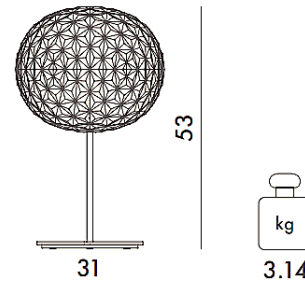

Planet

A family of lamps: suspended, for a coffee table and with a metal structure, and the most recent floor version of the lamp is available in two heights: 130 and 160 cm. The distinctive trait is the shape of the slightly elliptical transparent diffuser.

- Brand:* **KARTELL**
Item type: Table Lamp
Item code: 9385/FU
Designer: Tokujin Yoshioka
Color: Fume
Dimension: Ø31 x 27/38-232 cm

Please click the link for more option and finishes:

https://www.kartell.com/IT/it/illuminazione/planet/09385?variantName=x_colorVariant&variantValue=FU